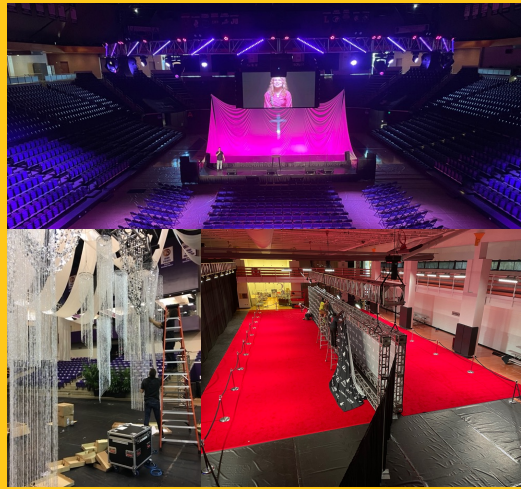

STAGING/THEATRICAL

20'(H) / 40' Spandex (White-Crown Top x4)	100
20'(H) / 40' Spandex (White- Grommets on all sides)	100
White Spandex Stretch Panels- Varies	25/50
20'(H)/ 48" Wide Metallic Knot Boucle	50
12'/16' Fabric Roman Columns (Gold or Silver)	100
14' Square Crystal Chandelier Column	75
9' Square Crystal Chandelier Column	50
76" Crystal Swirl Chandelier Colum	35
3'(W), 20'(H) Beaded Mirror Curtain Panels	20
12" Mirror Ball	15
Chandeliers (Various)	15/25
50' String Lights	50
Special Effects	
Chauvet Geyser P7	50
American DJ Fog Jet	50
Chauvet Hurricane Haze 2D	50
Chauvet Hurricane Haze 3D	50
Ultratec Radiance Hazer	75

LABOR

AV Technician (3 hr. minimum w/OT after 8.0 hrs.)	$35/hr.
Video Editing Technician (3 hr. minimum)	$45/hr.
Delivery Charges ($35.00 min. / based on location / parking)