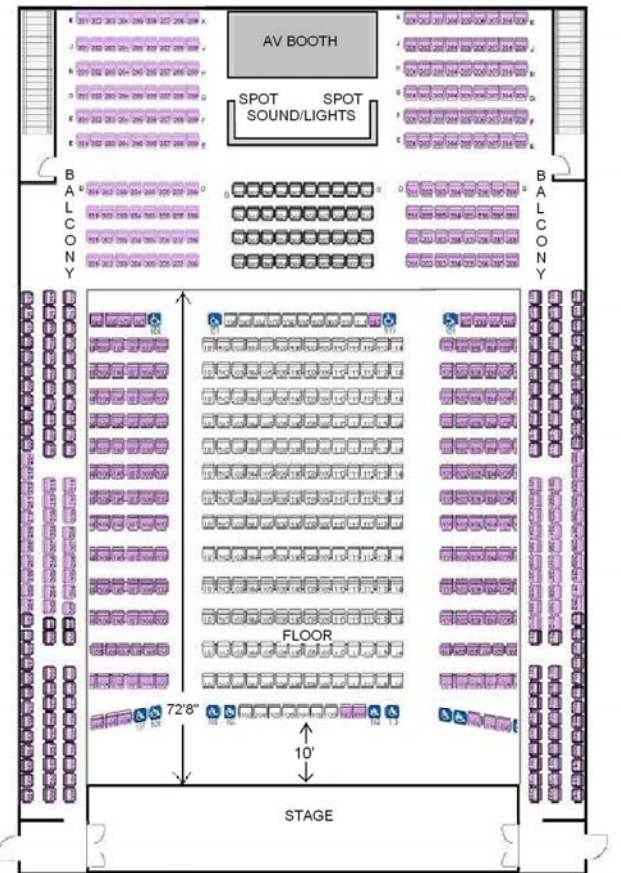

C

Entertainment and Technical Services
 Lipscomb University
 One University Park Drive
 Nashville, TN 37204
 615-966-1234

Collins Alumni Auditorium
 Lipscomb University
 Seating: 890 Main Floor: 454 Balcony: 436