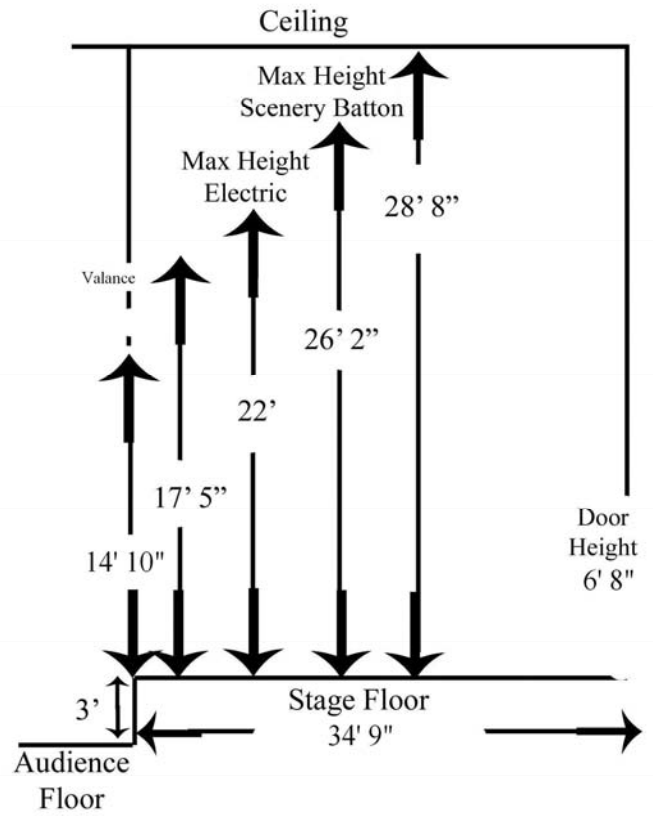

C

Entertainment and Technical Services
 Lipscomb University
 One University Park Drive
 Nashville, TN 37204
 615-966-1234

Collins Alumni Auditorium
 Lipscomb University
 Seating: 890 Main Floor: 454 Balcony: 436